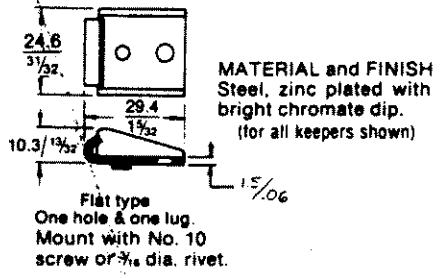

LATCH BODY STYLE	ASSEMBLY PART NUMBERS — According to KEEPER style			
	WITH KEEPER STYLE "C"		WITH KEEPER STYLE "E"	LATCH ONLY (No Keeper)
	With 2 mounting holes	Button type (single hole)	One mounting hole & one lug	
STANDARD	97-60-121-11	97-60-123-11	97-60-124-11	97-60-120-11
WITH SECURITY FEATURES	97-60-321-11	97-60-323-11	97-60-324-11	97-60-320-11

MATERIAL and FINISH
Lever and base: steel, zinc plated with bright chromate dip. Latching spring: spring steel, zinc plated with bright chromate dip. Pins: stainless steel.

KEEPERS

Keepers are available with a choice of mounting variations.

Keeper style "C" — Keeper is concealed (covered by spring) when latched.

Keeper style "E" — Keeper is exposed (beyond end of spring) when latched.

PANEL PREPARATION AND INSTALLATION

The table below shows "S" dimension for each keeper style.

The location of the latch assembly in relation to the separation line between your case and lid should be selected to suit your requirements.

DIMENSION "S" — according to KEEPER style.		
KEEPER STYLE "C"		KEEPER STYLE "E"
Flat type Two mounting holes	Button type Single mounting hole	Flat type One hole & one lug
39.7 (1 5/16)	57.2 (2 1/4)	69.9 (2 3/4)

PROPRIETARY ITEM - EXCEPT FOR USES EXPRESSLY GRANTED IN WRITING, INFORMATION DISCLOSED HEREON IS CONFIDENTIAL AND ALL RIGHTS, PATENT AND OTHERWISE, ARE RESERVED BY SOUTHCO, INC.