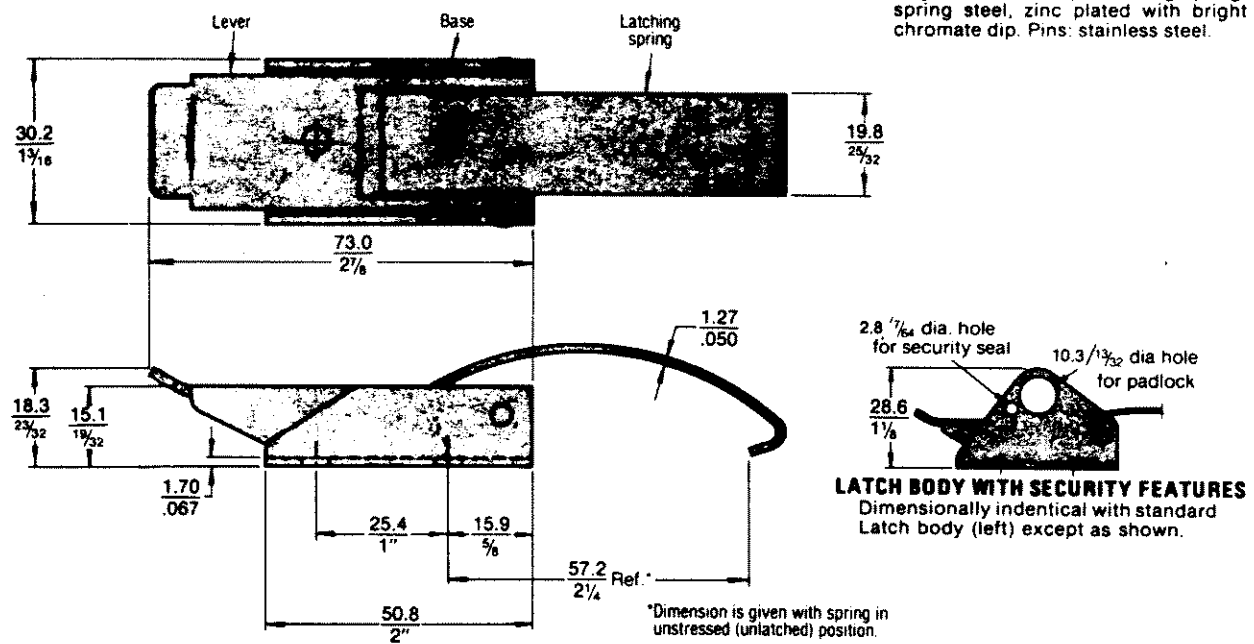

LATCH BODY STYLE	ASSEMBLY PART NUMBERS — According to KEEPER style			
	WITH KEEPER STYLE "C"		WITH KEEPER STYLE "E"	LATCH ONLY (No Keeper)
	With 2 mounting holes	Button type (single hole)	One mounting hole & one lug	
STANDARD	97-60-121-11	97-60-123-11	97-60-124-11	97-60-120-11
WITH SECURITY FEATURES	97-60-321-11	97-60-323-11	97-60-324-11	97-60-320-11

MATERIAL and FINISH
Lever and base: steel, zinc plated with bright chromate dip. Latching spring: spring steel, zinc plated with bright chromate dip. Pins: stainless steel.