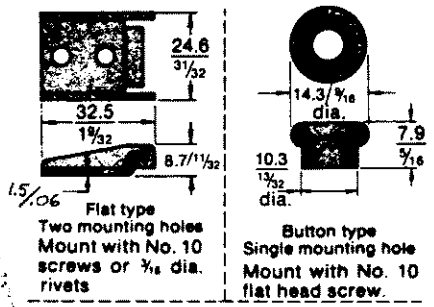

KEEPERS

Keepers are available with a choice of mounting variations.

Keeper style "C" — Keeper is concealed (covered by spring) when latched.

Keeper style "E" — Keeper is exposed (beyond end of spring) when latched.