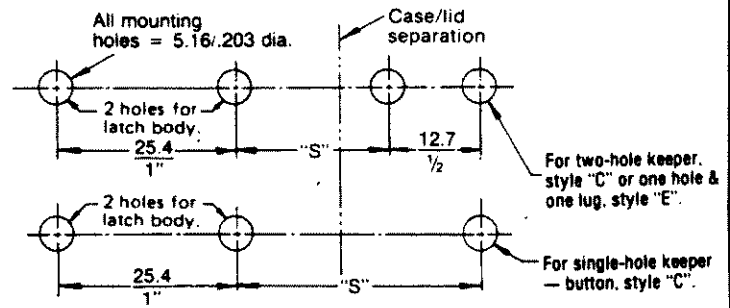

PANEL PREPARATION AND INSTALLATION

The table below shows "S" dimension for each keeper style.

The location of the latch assembly in relation to the separation line between your case and lid should be selected to suit your requirements.

DIMENSION "S" — according to KEEPER style.		
KEEPER STYLE "C"		KEEPER STYLE "E"
Flat type Two mounting holes	Button type Single mounting hole	Flat type One hole & one lug
39.7 (1 5/16)	57.2 (2 1/4)	69.9 (2 3/4)